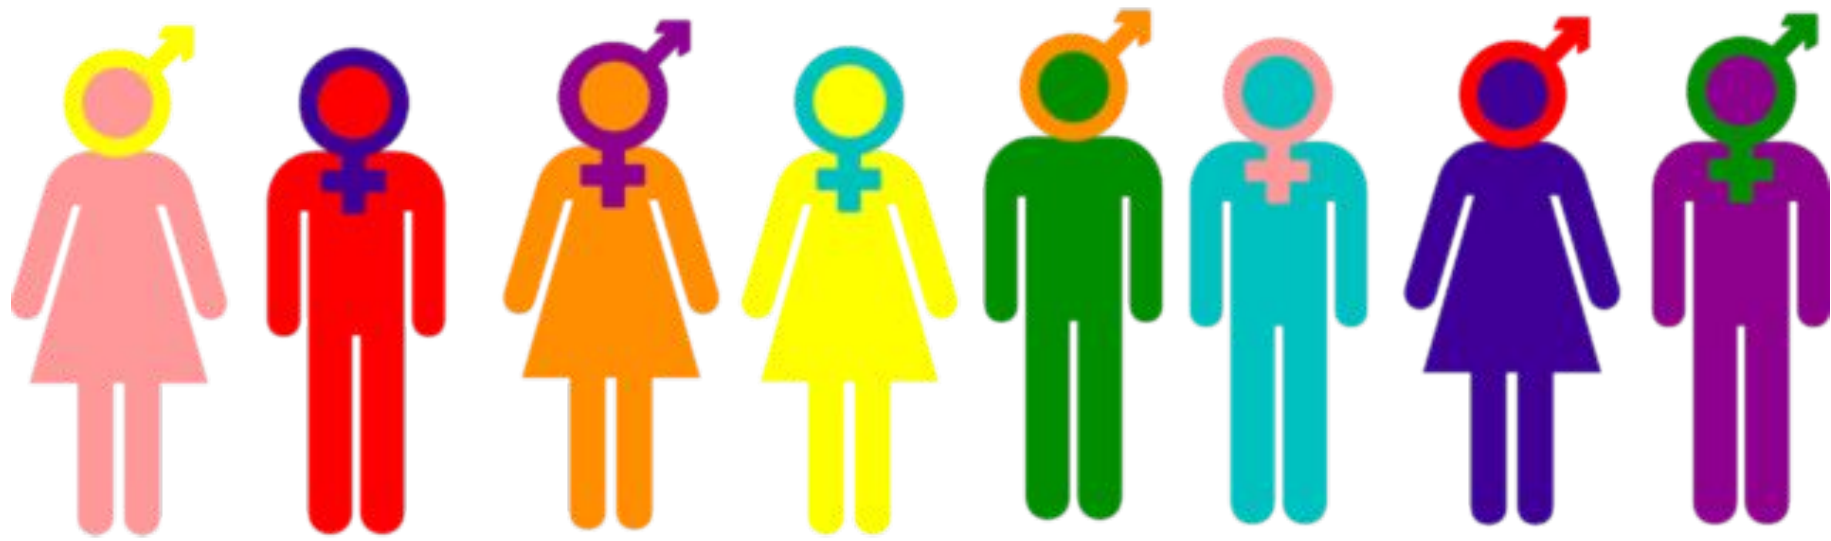

**Changing
Representations
of
Sexuality &
Gender on TV**